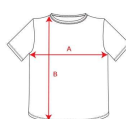

SCHEME

QUANTITIES

	Box	Pack
Adults:	50 un.	5 un.
Kids:	50 un.	5 un.