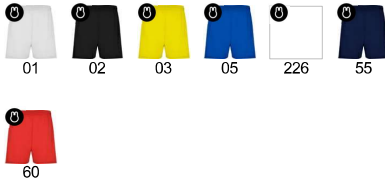

SIZES

Adults:	M	L	XL	2XL
WIDTH (A)	38cm	41cm	43cm	46cm
LONG (B)	41cm	43cm	45cm	47cm
Kids:	4	8	12	16
WIDTH (A)	27cm	29cm	31cm	33cm
LONG (B)	28cm	32cm	37cm	39cm