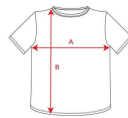

EXTREME CA1217

DESCRIPTION

Long-sleeve t-shirt in tubular fabric and 4-layer crew neck. Reinforced covered seams in collar and shoulders. No cuffs.

COMPOSITION

100% cotton, single jersey, 160 gsm. Heather grey 58: 85% cotton / 15% viscose.

REMARKS

*Removable label. *Duo concept. *Tubular design in adult sizes and side seams in kids sizes.

SIZES

Adults:: S · M · L · XL · 2XL · 3XL · 4XL / Kids:: 3/4 · 5/6 · 7/8 · 9/10 · 11/12

SCHEME

QUANTITIES

	Box	Pack
Adults:	50 un.	1 un.
Kids:	100 un.	1 un.

COLORS

SIZES

Adults:	S	M	L	XL	2XL	3XL	4XL
WIDTH (A)	47cm	49cm	53cm	57cm	61cm	65cm	
LONG (B)	70cm	72cm	74cm	76cm	78cm	80cm	
Kids:	3/4	5/6	7/8	9/10	11/12		
WIDTH (A)	32cm	35cm	39cm	43cm	46cm		
LONG (B)	46cm	50cm	54cm	58cm	62cm		

**COLORS AVAILABLE ONLY IN CHILD SIZES,
NOT IN ADULT SIZES**

01 (WHITE), 02 (BLACK), 03 (YELLOW), 05 (ROYAL BLUE), 10 (SKY BLUE), 114 (OASIS GREEN), 12 (TURQUOISE), 31 (ORANGE), 48 (LIGHT PINK), 55 (NAVY BLUE), 60 (RED), 78 (ROSETTE)

PRINTING TECHNIQUES AVAILABLE

RELATED MODELS