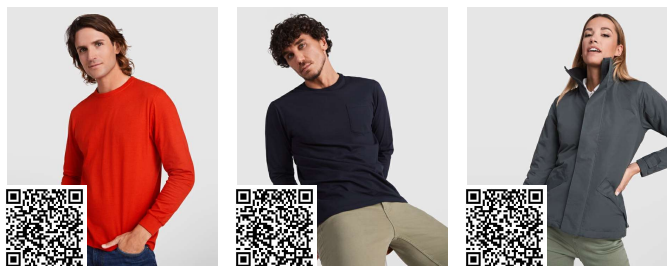

PRINTING TECHNIQUES AVAILABLE

RELATED MODELS

POINTER CA1204

SHIBACA1219

EUROPAWOMAN PK5078