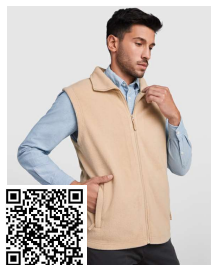

BELLAGIO RA1099