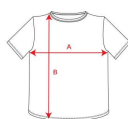

TEXAS CA6545

KIDS DUO

DESCRIPTION

Slim-fit tank top with ribbed single jersey in collar and armhole. 4-thread overlocked side seams for greater durability.

COMPOSITION

100% cotton, single jersey, 155 gsm. Heather grey 58: 85% cotton / 15% viscose.

REMARKS

*Removable label. *Women's available.

SIZES

Adults:: S · M · L · XL · 2XL · 3XL / Kids:: 1/2 · 3/4 · 5/6 · 7/8 · 9/10 · 11/12

SCHEME

QUANTITIES

	Box	Pack
Adults:	100 un.	5 un.
Kids:	100 un.	5 un.

COLORS

SIZES

Adults:	S	M	L	XL	2XL	3XL
WIDTH (A)	46.5cm	49.5cm	52.5cm	55.5cm	59.5cm	63.5cm
LONG (B)	70cm	72cm	74cm	76cm	78cm	80cm
Kids:	1/2	3/4	5/6	7/8	9/10	11/12
WIDTH (A)	28cm	31cm	34cm	37cm	40cm	43cm
LONG (B)	39cm	43cm	47cm	51cm	55cm	59cm

PRINTING TECHNIQUES AVAILABLE

RELATED MODELS