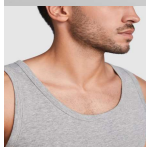

TEXAS CA6545