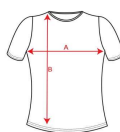

BALI CA6597

DESCRIPTION

Short-sleeve t-shirt with ribbed collar. Comfortable easy wash and dry fabric. Slim-fit with side seams.

COMPOSITION

95% cotton / 5% elastane, single jersey, 200 gsm.

REMARKS

*Removable label. *Men's available.

SIZES

Adults: S · M · L · XL · 2XL / :

SCHEME

QUANTITIES

Adults:

Box	Pack
100 un.	5 un.

Duo Concept
CA6550

COLORS

01

02

SIZES

Adults:	S	M	L	XL	2XL
WIDTH (A)	39cm	42cm	45cm	48cm	51cm
LONG (B)	58cm	60cm	62cm	64cm	66cm

*[Measured from the edge 1 cm below the sleeves / Measured from the highest point of the shoulder to the end of the garment]