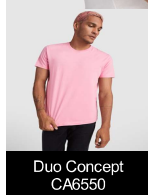

BALI CA6597

DESCRIPTION

Short-sleeve t-shirt with ribbed collar. Comfortable easy wash and dry fabric. Slim-fit with side seams.

COMPOSITION

95% cotton / 5% elastane, single jersey, 200 gsm.

REMARKS

*Removable label. *Men's available.

SIZES

Adults: S · M · L · XL · 2XL / :

SCHEME

QUANTITIES

Adults:

Box	Pack
100 un.	5 un.

Duo Concept
CA6550

COLORS