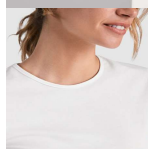

BALI CA6597

DESCRIPTION

Short-sleeve t-shirt with ribbed collar. Comfortable easy wash and dry fabric. Slim-fit with side seams.

COMPOSITION

95% cotton / 5% elastane, single jersey, 200 gsm.

REMARKS

*Removable label. *Men's available.

SIZES

Adults: S · M · L · XL · 2XL / :

SCHEME

QUANTITIES

Adults:

Box	Pack
100 un.	5 un.

Duo Concept
CA6550

COLORS