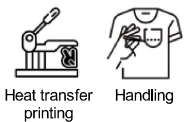

PRINTING TECHNIQUES AVAILABLE