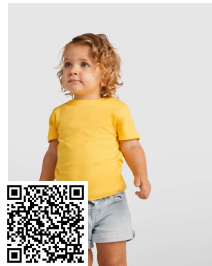

BABY CA6564