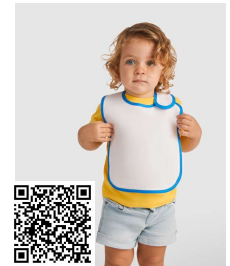

DUMMY RB9000