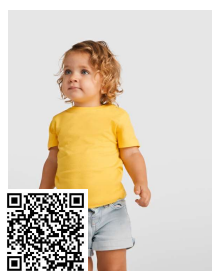

BABY CA6564