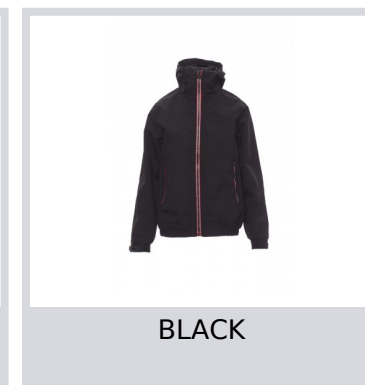

# PACIFIC LADY R. 2.0

001156-0343

Women's comfort-fit jacket with 8 mm contrasting zip, shaped hood with two seams and drawstring, elasticated waist, elasticated cuffs and rubberised adjustable wrist fastening, two outer pockets with concealed zip. Unpadded, mesh lining, one inner zip pocket for smartphone with opening for headphones, zip on the back and chest for easier printing and embroidery.

## Colors

RED

NAVY BLUE

ROYAL BLUE

BLACK