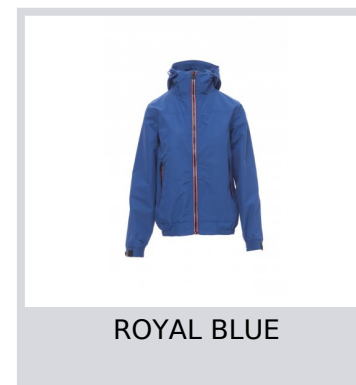

# PACIFIC LADY R. 2.0

001156-0343

Women's comfort-fit jacket with 8 mm contrasting zip, shaped hood with two seams and drawstring, elasticated waist, elasticated cuffs and rubberised adjustable wrist fastening, two outer pockets with concealed zip. Unpadded, mesh lining, one inner zip pocket for smartphone with opening for headphones, zip on the back and chest for easier printing and embroidery.

**Composition:** 100% NYLON  
**Appearance:** NYLON TASLON228T  
**Weight:** 105 GR/MQ  
**Sizes:** S-M-L  
**Packaging:** 1/20

**MADE IN:** MADE IN CHINA  
**HS CODE:** 62024010

## Colors

RED

NAVY BLUE

ROYAL BLUE

BLACK