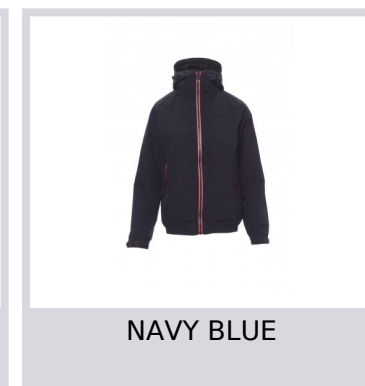

# PACIFIC LADY R. 2.0

001156-0343

Women's comfort-fit jacket with 8 mm contrasting zip, shaped hood with two seams and drawstring, elasticated waist, elasticated cuffs and rubberised adjustable wrist fastening, two outer pockets with concealed zip. Unpadded, mesh lining, one inner zip pocket for smartphone with opening for headphones, zip on the back and chest for easier printing and embroidery.

**Composition:** 100% NYLON  
**Appearance:** NYLON TASLON228T  
**Weight:** 105 GR/MQ  
**Sizes:** S-M-L  
**Packaging:** 1/20

**MADE IN:** MADE IN CHINA  
**HS CODE:** 62024010

## Colors

RED

NAVY BLUE

ROYAL BLUE

BLACK