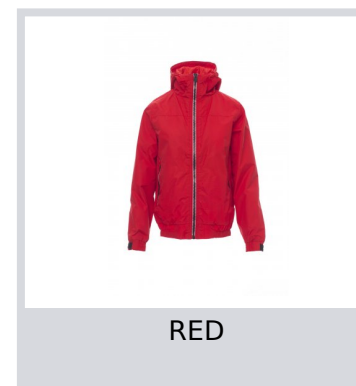

PACIFIC LADY R. 2.0

001156-0343

Women's comfort-fit jacket with 8 mm contrasting zip, shaped hood with two seams and drawstring, elasticated waist, elasticated cuffs and rubberised adjustable wrist fastening, two outer pockets with concealed zip. Unpadded, mesh lining, one inner zip pocket for smartphone with opening for headphones, zip on the back and chest for easier printing and embroidery.

Composition: 100% NYLON
Appearance: NYLON TASLON228T
Weight: 105 GR/MQ
Sizes: S-M-L
Packaging: 1/20

MADE IN: MADE IN CHINA
HS CODE: 62024010

Colors

RED

Washing instructions

Certifications

Size Guide

International Sizes	XS		S		M		L		XL		XXL		3XL	
IT	34	36	38	40	42	44	46	48	50	52	54	56	58	60
FR - ES	30	32	34	36	38	40	42	44	46	48	50	52	54	56
DE	28	30	32	34	36	38	40	42	44	46	48	50	52	54
UK	2	4	6	8	10	12	14	16	18	20	22	24	26	28
(G) - cm	36	36	37	37	38,5	38,5	39,5	39,5	41	41	42	42	43	43
(G) - in	14	14	14½	14½	15	15	15½	15½	16	16	16½	16½	17	17
(A) - cm	72	76	80	84	88	92	96	100	104	108	112	116	120	124
(A) - in	28	30	31	33	35	36	37	39	41	42	44	45	47	48
(B) - cm	54	58	62	66	70	74	76	80	84	88	92	96	100	104
(B) - in	21	23	24	26	27	29	30	31	33	35	36	38	39	41
(C) - cm	80	84	88	92	96	100	104	108	112	116	120	124	128	132
(C) - in	31	33	35	36	38	39	41	42	44	45	47	48	50	51
(D) - cm	81	81	82	82	82	82	83	83	84	84	84	84	85	85
(D) - in	32	32	32	32	32	32	32	32	33	33	33	33	34	34
(E) - cm	160/175						168/185							
(E) - in	63/69						66/73