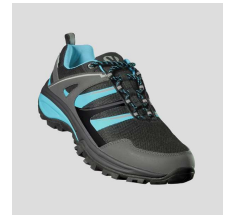

MARC ZS8335