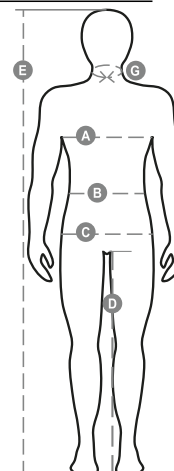

CREEK PAD

S00330-0489

WP 8000 mm H₂O, WVT 5000 g/m² 24h. Men's padded soft-shell, SBS zip closure with "semi-auto lock" metal slider and customised pull. Adjustable and detachable hood with drawstring. Inner collar with polar fleece side details. Retroreflective strips on the lower back and back of the hood. Elasticated cuffs, adjustable with Velcro. Two side pockets with zip fastening, a breast pocket with coated zip and a pocket on the left arm with integrated pen holder, closed with a zip. Fluorescent pullers. One internal welt pocket, closed with Velcro. Adjustable bottom with customised stoppers.

Composition: 78% NYLON + 22% ELASTANE

Appearance: SOFT-SHELL

Weight: 330 GR/MQ

Sizes: XXS-XS-S-M-L-XL-XXL-3XL-4XL-5XL

Packaging: 1/5

MADE IN: MADE IN CHINA

HS CODE: 62014090

Colors

Size Guide

International Sizes	XXS		XS		S		M		L		XL		XXL		3XL		4XL		5XL	
IT - DE	36	38	40	42	44	46	48	50	52	54	56	58	60	62	64	66	68	70	72	74
FR - ES	32	34	36	38	40	42	44	46	48	50	52	54	56	58	60	62	64	66	68	70
UK Top	29	30	31	33	34	36	38	39	41	42	44	46	47	48	50	52	53	55	56	58
UK Trousers	25	27	28	29	30	32	33	34	36	38	40	41	43	45	46	48	49	51	52	54
(G) - cm	37	37	38	38	39	39	40	40	41	41	42.5	42.5	44	44	45	45	46	46	47	47
(G) - in	14½	14½	15	15	15½	15½	15¾	15¾	16	16	16¾	16¾	17¼	17¼	17¾	17¾	18	18	18½	18½
(A) - cm	72	76	80	84	88	92	96	100	104	108	112	116	120	124	128	132	136	140	144	148
(A) - in	28	30	31	33	34	36	38	39	41	42	44	46	47	48	50	52	53	55	56	58
(B) - cm	64	68	72	74	76	80	84	88	92	96	100	104	108	112	116	120	124	128	132	136
(B) - in	25	27	28	29	30	32	33	34	36	38	40	41	43	45	46	48	49	51	52	54
(C) - cm	80	84	88	90	92	96	100	104	108	112	116	120	124	128	132	136	140	144	148	152
(C) - in	31	33	34	35	36	38	39	41	42	44	46	47	49	50	52	53	55	56	58	59
(D) - cm	82	82	84	84	85	85	86	86	87	87	88	88	88	88	88	88	89	89	89	89
(D) - in	32	32	33	33	33	33	33	33	34	34	34	34	34	34	34	34	35	35	35	35
(E) - cm	170/181				175/187				175/189											
(E) - in	67/71				69/73				69/75											