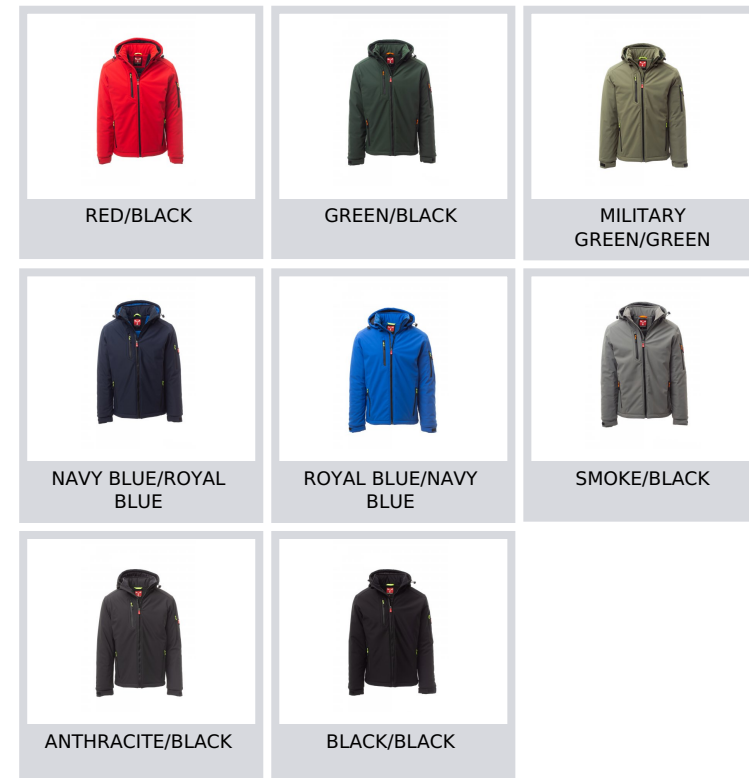

CREEK PAD

S00330-0489

WP 8000 mm H₂O, WVT 5000 g/m² 24h. Men's padded soft-shell, SBS zip closure with "semi-auto lock" metal slider and customised pull. Adjustable and detachable hood with drawstring. Inner collar with polar fleece side details. Retroreflective strips on the lower back and back of the hood. Elasticated cuffs, adjustable with Velcro. Two side pockets with zip fastening, a breast pocket with coated zip and a pocket on the left arm with integrated pen holder, closed with a zip. Fluorescent pullers. One internal welt pocket, closed with Velcro. Adjustable bottom with customised stoppers.

Composition: 78% NYLON + 22% ELASTANE

Appearance: SOFT-SHELL

Weight: 330 GR/MQ

Sizes: XXS-XS-S-M-L-XL-XXL-3XL-4XL-5XL

Packaging: 1/5

MADE IN: MADE IN CHINA

HS CODE: 62014090

Colors