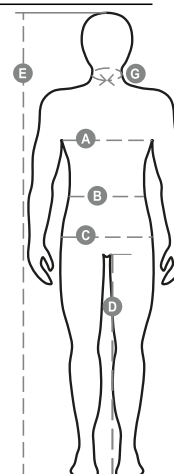

EXTRA MESH

S00245-P058

High visibility vest made of breathable mesh in the upper part and in dry-tech fabric in the lower part, with horizontal retroreflective stripes on the shoulders, chest and waist and two vertical retroreflective stripes. SBS zip closure, with two-tone tape. Fixed badge holder on the left chest when worn. Multipurpose loop, a pen holder pocket closed with Velcro and a ring on the right chest when worn. Two external bellow pockets closed with Velcro in the upper part and side opening.

Composition: 100% POLYESTER
Appearance: BREATHABLE MESH FABRIC
Weight: 145 GR/MQ
Sizes: S-M-L-XL-XXL-3XL-4XL-5XL
Packaging: 1/50

MADE IN: MADE IN CHINA
HS CODE: 62113390

Colors

FLUORESCENT
YELLOW

FLUORESCENT
ORANGE

Size Guide

International Sizes	XXS		XS		S		M		L		XL		XXL		3XL		4XL		5XL	
IT - DE	36	38	40	42	44	46	48	50	52	54	56	58	60	62	64	66	68	70	72	74
FR - ES	32	34	36	38	40	42	44	46	48	50	52	54	56	58	60	62	64	66	68	70
UK Top	29	30	31	33	34	36	38	39	41	42	44	46	47	48	50	52	53	55	56	58
UK Trousers	25	27	28	29	30	32	33	34	36	38	40	41	43	45	46	48	49	51	52	54
(G) - cm	37	37	38	38	39	39	40	40	41	41	42,5	42,5	44	44	45	45	46	46	47	47
(G) - in	14½	14½	15	15	15½	15½	15¾	15¾	16	16	16¾	16¾	17¼	17¼	17¾	17¾	18	18	18½	18½
(A) - cm	72	76	80	84	88	92	96	100	104	108	112	116	120	124	128	132	136	140	144	148
(A) - in	28	30	31	33	34	36	38	39	41	42	44	46	47	48	50	52	53	55	56	58
(B) - cm	64	68	72	74	76	80	84	88	92	96	100	104	108	112	116	120	124	128	132	136
(B) - in	25	27	28	29	30	32	33	34	36	38	40	41	43	45	46	48	49	51	52	54
(C) - cm	80	84	88	90	92	96	100	104	108	112	116	120	124	128	132	136	140	144	148	152
(C) - in	31	33	34	35	36	38	39	41	42	44	46	47	49	50	52	53	55	56	58	59
(D) - cm	82	82	84	84	85	85	86	86	87	87	88	88	88	88	88	88	89	89	89	89
(D) - in	32	32	33	33	33	33	33	33	34	34	34	34	34	34	34	34	35	35	35	35
(E) - cm	170/181				175/187				175/189											
(E) - in	67/71				69/73				69/75											