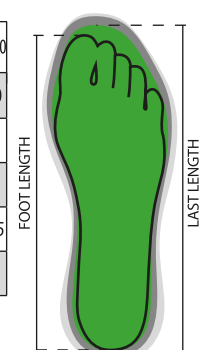

**Composition:** BOVINE SPLIT LEATHER + TECHNICAL FABRIC

**Appearance:** SUEDE + AIR TECH CORDURA

**Sizes:** 39-40-41-41,5-42-42,5-43-43,5-44-44,5-45-46-47-48

**Packaging:** 1/6

**MADE IN:** MADE IN ITALY

## Colors

**S0005**  
BLACK/BLACK

**S0104**  
STEEL  
GREY/BLACK

**S0200**  
KHAKI/GREY  
CAMOUFLAGE

**S0201**  
KHAKI/SAND

**S0300**  
NAVY  
BLUE/SEAPORT

**S1003**  
STEEL  
GREY/LIGHT GREY

## Size Guide

PAYPER last length (mm)	235,0	238,0	241,5	245,0	248,0	251,5	255,0	258,0	261,5	265,0	268,0	271,5	276,0	279,0	281,5	285,0	288,0	291,5	295,0	298,0	301,5	305,0	308,0	311,5	315,0	318,0	321,5	325,0	328,0	331,5	335,0	338,0	341,5	345,0	348,0
MONDOPOINT (mm)	225	230	230	235	240	240	245	250	250	255	260	260	265	270	270	275	280	280	285	290	290	295	300	300	305	310	310	315	320	320	325	330	330	335	340
EUR	35	35 1/2	36	36 1/2	37	37 1/2	38	38 1/2	39	39 1/2	40	40 1/2	41	41 1/2	42	42 1/2	43	43 1/2	44	44 1/2	45	45 1/2	46	46 1/2	47	47 1/2	48	48 1/2	49	49 1/2	50	50 1/2	51	51 1/2	52
UK	3	3.5	4	4.5	5	5.5	6	6.5	7	7.5	8	8	8.5	9	9.5	9.5	10	10.5	11	11	11.5	12	12	12.5	13	13	13.5	14	14.5	15	15	15.5	16		
US MAN	3	3.5	4.5	5.5	6	7	7.5	8	8.5	9	9.5	9.5	10	10.5	11	11.5	12.5	13	14	14.5	15.5	16.5													
US WOMAN	4	4.5	5.5	6.5	7	8	8.5	9	9.5																										