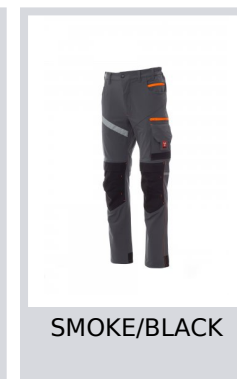

NEXT 4W

S00019-P007

All-season unisex trousers, "4-way stretch", with side elastics and belt loops, closure with zip and customised button. On the front, they have two rounded pockets, a coin pocket on the right, a safety pocket closed with a zip on the left. On the front of the left leg, there are 3 pockets: a horizontal pocket closed by a zip, a pocket with shaped flap closed with Velcro and equipped with a badge holder and a small vertical pocket closed by a zip. On the front of the right leg, there is a retroreflective stripe. Both trouser legs are equipped with a top-opening knee pad in Nylon Oxford 500D. On the back there are: a pocket with flap closed with Velcro and a pocket without flap but with 2 retroreflective stripes, a hammer ring (right leg), an open tape measure pocket (right leg) and a phone pocket with flap and Velcro (right leg), retroreflective inserts at knee height (both legs), contrasting kick tapes (both legs). The trousers also have side seam topstitching and contrasting bartack reinforcement stitching in various points. The middle (Italian) sizes 48-50-52 have an 82 cm regular internal leg length.

Composition: 90% NYLON + 10% ELASTANE

Appearance: HIGH TECH NYLON

Weight: 260 GR/MQ

Sizes: 42-44-46-48-50-52-54-56-58-60-62-64

Packaging: 1/20

MADE IN: MADE IN CHINA

HS CODE: 62034311

Colors