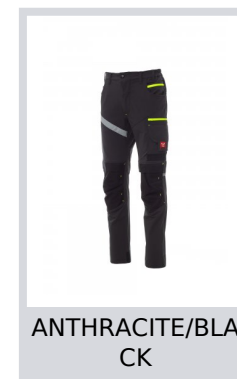

NEXT 4W

S00019-P007

All-season unisex trousers, "4-way stretch", with side elastics and belt loops, closure with zip and customised button. On the front, they have two rounded pockets, a coin pocket on the right, a safety pocket closed with a zip on the left. On the front of the left leg, there are 3 pockets: a horizontal pocket closed by a zip, a pocket with shaped flap closed with Velcro and equipped with a badge holder and a small vertical pocket closed by a zip. On the front of the right leg, there is a retroreflective stripe. Both trouser legs are equipped with a top-opening knee pad in Nylon Oxford 500D. On the back there are: a pocket with flap closed with Velcro and a pocket without flap but with 2 retroreflective stripes, a hammer ring (right leg), an open tape measure pocket (right leg) and a phone pocket with flap and Velcro (right leg), retroreflective inserts at knee height (both legs), contrasting kick tapes (both legs). The trousers also have side seam topstitching and contrasting bartack reinforcement stitching in various points. The middle (Italian) sizes 48-50-52 have an 82 cm regular internal leg length.

Composition: 90% NYLON + 10% ELASTANE

Appearance: HIGH TECH NYLON

Weight: 260 GR/MQ

Sizes: 42-44-46-48-50-52-54-56-58-60-62-64

Packaging: 1/20

MADE IN: MADE IN CHINA

HS CODE: 62034311

Colors