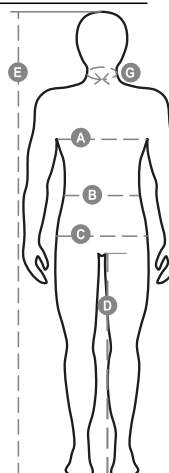

Certifications

Size Guide

International Sizes	XXS		XS		S		M		L		XL		XXL		3XL		4XL		5XL	
IT - DE	36	38	40	42	44	46	48	50	52	54	56	58	60	62	64	66	68	70	72	74
FR - ES	32	34	36	38	40	42	44	46	48	50	52	54	56	58	60	62	64	66	68	70
UK Top	29	30	31	33	34	36	38	39	41	42	44	46	47	48	50	52	53	55	56	58
UK Trousers	25	27	28	29	30	32	33	34	36	38	40	41	43	45	46	48	49	51	52	54
(G) - cm	37	37	38	38	39	39	40	40	41	41	42,5	42,5	44	44	45	45	46	46	47	47
(G) - in	14½	14½	15	15	15½	15½	15¾	15¾	16	16	16¾	16¾	17¼	17¼	17¾	17¾	18	18	18½	18½
(A) - cm	72	76	80	84	88	92	96	100	104	108	112	116	120	124	128	132	136	140	144	148
(A) - in	28	30	31	33	34	36	38	39	41	42	44	46	47	48	50	52	53	55	56	58
(B) - cm	64	68	72	74	76	80	84	88	92	96	100	104	108	112	116	120	124	128	132	136
(B) - in	25	27	28	29	30	32	33	34	36	38	40	41	43	45	46	48	49	51	52	54
(C) - cm	80	84	88	90	92	96	100	104	108	112	116	120	124	128	132	136	140	144	148	152
(C) - in	31	33	34	35	36	38	39	41	42	44	46	47	49	50	52	53	55	56	58	59
(D) - cm	82	82	84	84	85	85	86	86	87	87	88	88	88	88	88	88	89	89	89	89
(D) - in	32	32	33	33	33	33	33	33	34	34	34	34	34	34	34	34	35	35	35	35
(E) - cm					170/181				175/187				175/189							
(E) - in					67/71				69/73				69/75