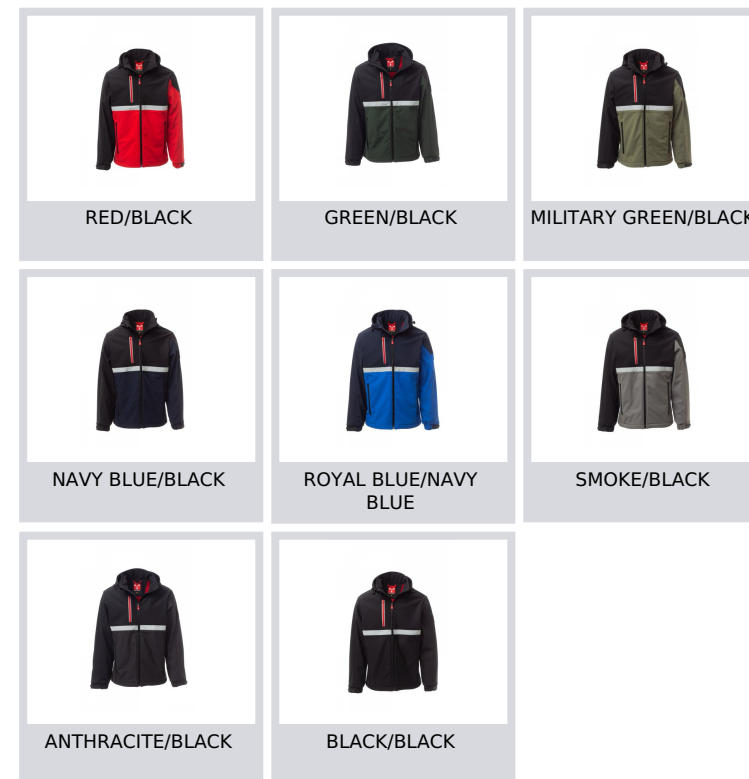

WISE

S00095-0489

WP 8000 mm H₂O, WVT 5000 g/m² 24h. Men's soft-shell, SBS zip closure with "semi-auto lock" metal slider and customised pull. Adjustable and detachable hood with drawstring. Front retroreflective strip on chest. Elasticated cuffs, adjustable with Velcro. Two side pockets with zip and a breast pocket with zip with retroreflective detail. "Life-saving" elements on the back, with internal retroreflective logo, closed with zip. An internal tablet pocket closed with Velcro. Breathable inner lining on the back. Adjustable bottom with customised stoppers.

Composition: 78% NYLON + 22% ELASTANE

Appearance: SOFT-SHELL

Weight: 330 GR/MQ

Sizes: XXS-XS-S-M-L-XL-XXL-3XL-4XL-5XL

Packaging: 1/10

MADE IN: MADE IN CHINA

HS CODE: 62014090

Colors