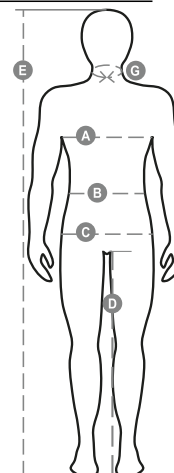

WISE

S00095-0489

WP 8000 mm H₂O, WVT 5000 g/m² 24h. Men's soft-shell, SBS zip closure with "semi-auto lock" metal slider and customised pull. Adjustable and detachable hood with drawstring. Front retroreflective strip on chest. Elasticated cuffs, adjustable with Velcro. Two side pockets with zip and a breast pocket with zip with retroreflective detail. "Life-saving" elements on the back, with internal retroreflective logo, closed with zip. An internal tablet pocket closed with Velcro. Breathable inner lining on the back. Adjustable bottom with customised stoppers.

Composition: 78% NYLON + 22% ELASTANE

Appearance: SOFT-SHELL

Weight: 330 GR/MQ

Sizes: XXS-XS-S-M-L-XL-XXL-3XL-4XL-5XL

Packaging: 1/10

MADE IN: MADE IN CHINA

HS CODE: 62014090

Colors

Size Guide

International Sizes	XXS		XS		S		M		L		XL		XXL		3XL		4XL		5XL	
IT - DE	36	38	40	42	44	46	48	50	52	54	56	58	60	62	64	66	68	70	72	74
FR - ES	32	34	36	38	40	42	44	46	48	50	52	54	56	58	60	62	64	66	68	70
UK Top	29	30	31	33	34	36	38	39	41	42	44	46	47	48	50	52	53	55	56	58
UK Trousers	25	27	28	29	30	32	33	34	36	38	40	41	43	45	46	48	49	51	52	54
(G) - cm	37	37	38	38	39	39	40	40	41	41	42,5	42,5	44	44	45	45	46	46	47	47
(G) - in	14½	14½	15	15	15½	15½	15¾	15¾	16	16	16¾	16¾	17¼	17¼	17¾	17¾	18	18	18½	18½
(A) - cm	72	76	80	84	88	92	96	100	104	108	112	116	120	124	128	132	136	140	144	148
(A) - in	28	30	31	33	34	36	38	39	41	42	44	46	47	48	50	52	53	55	56	58
(B) - cm	64	68	72	74	76	80	84	88	92	96	100	104	108	112	116	120	124	128	132	136
(B) - in	25	27	28	29	30	32	33	34	36	38	40	41	43	45	46	48	49	51	52	54
(C) - cm	80	84	88	90	92	96	100	104	108	112	116	120	124	128	132	136	140	144	148	152
(C) - in	31	33	34	35	36	38	39	41	42	44	46	47	49	50	52	53	55	56	58	59
(D) - cm	82	82	84	84	85	85	86	86	87	87	88	88	88	88	88	88	89	89	89	89
(D) - in	32	32	33	33	33	33	33	33	34	34	34	34	34	34	34	34	35	35	35	35
(E) - cm	170/181				175/187				175/189											
(E) - in	67/71				69/73				69/75											